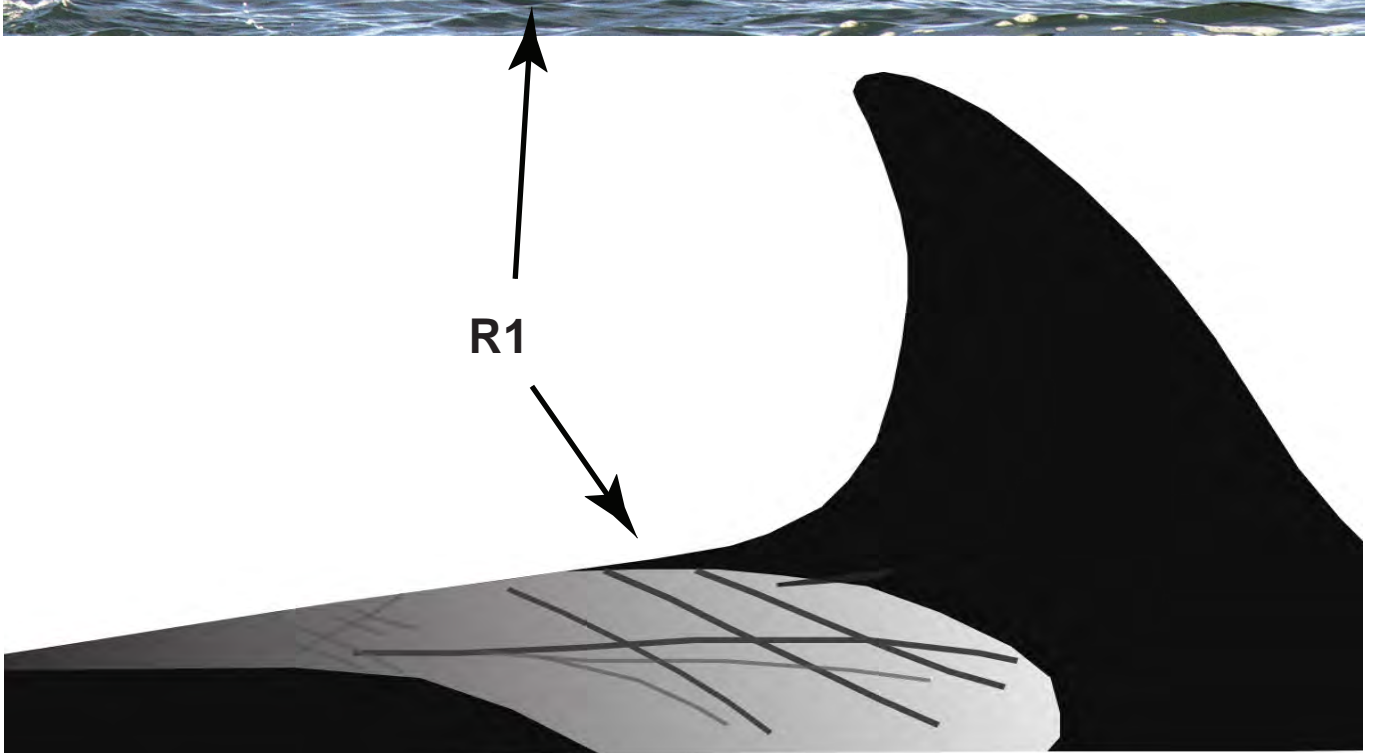

R1) Three, almost parallel, left inclined lines, which are crossed by one almost horizontal line plus another lighter and slightly curved one. It resembles a criss cross game. This is the most distinctive feature on the right side

- Left side

There are many lines and signs. The most peculiar ones are:

L1) A black curved line in the upper central part of the saddle patch. It seems to be a part of a circle. This is the most distinctive feature on the left side, and it is almost always visible

- Fin

Fin is big and wide, both at the base and towards the tip, being very little curved

Right side

Left side